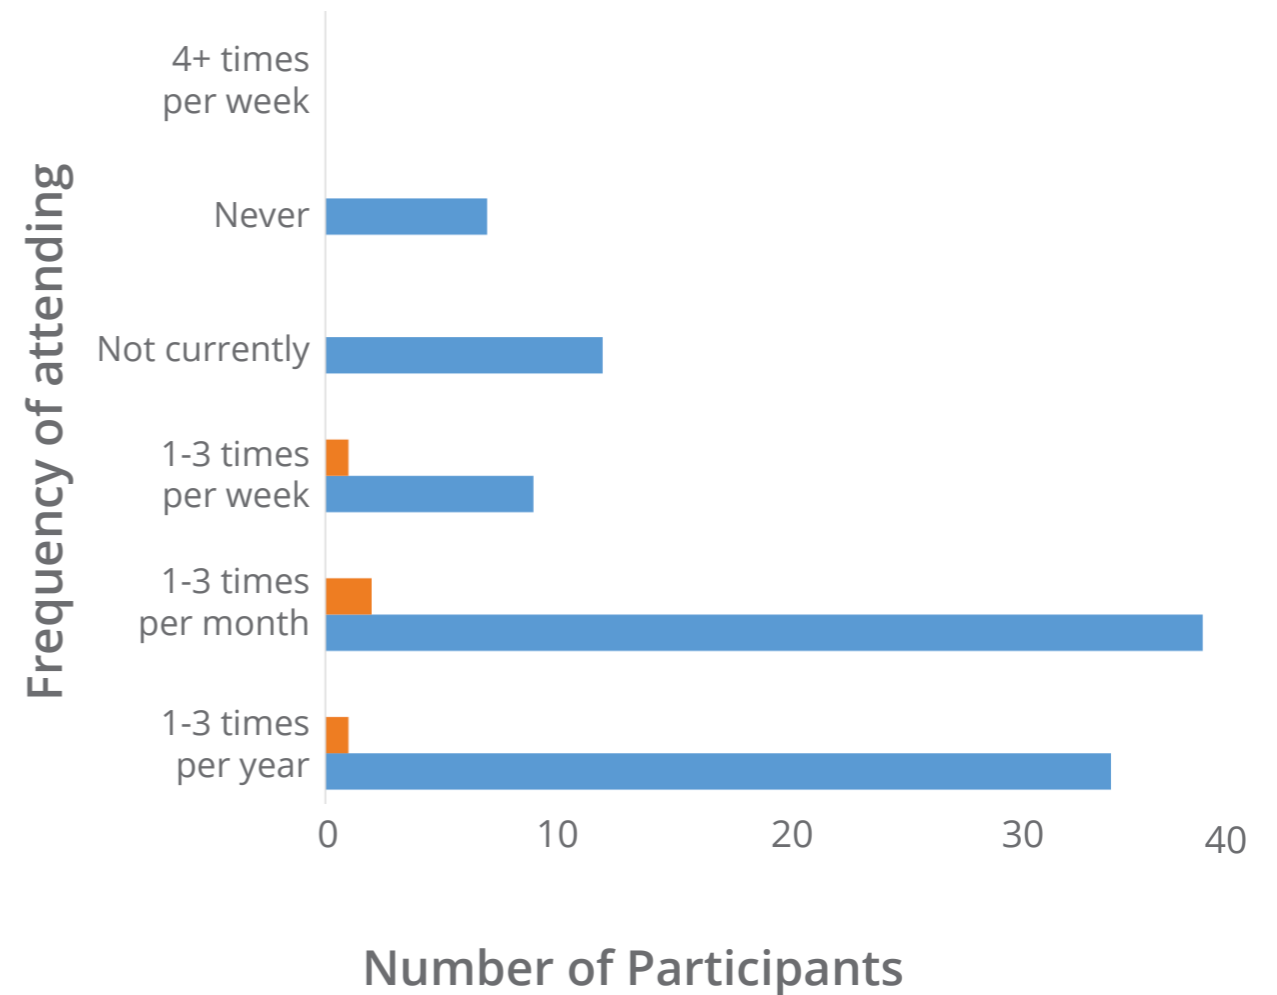

## Interview

4 participants

In-person

# User Research Overview

**Survey:** 90 participants

**Interview:** 4 participants

## What is the age range of participants?

## How frequently do participants attend ATX music events?